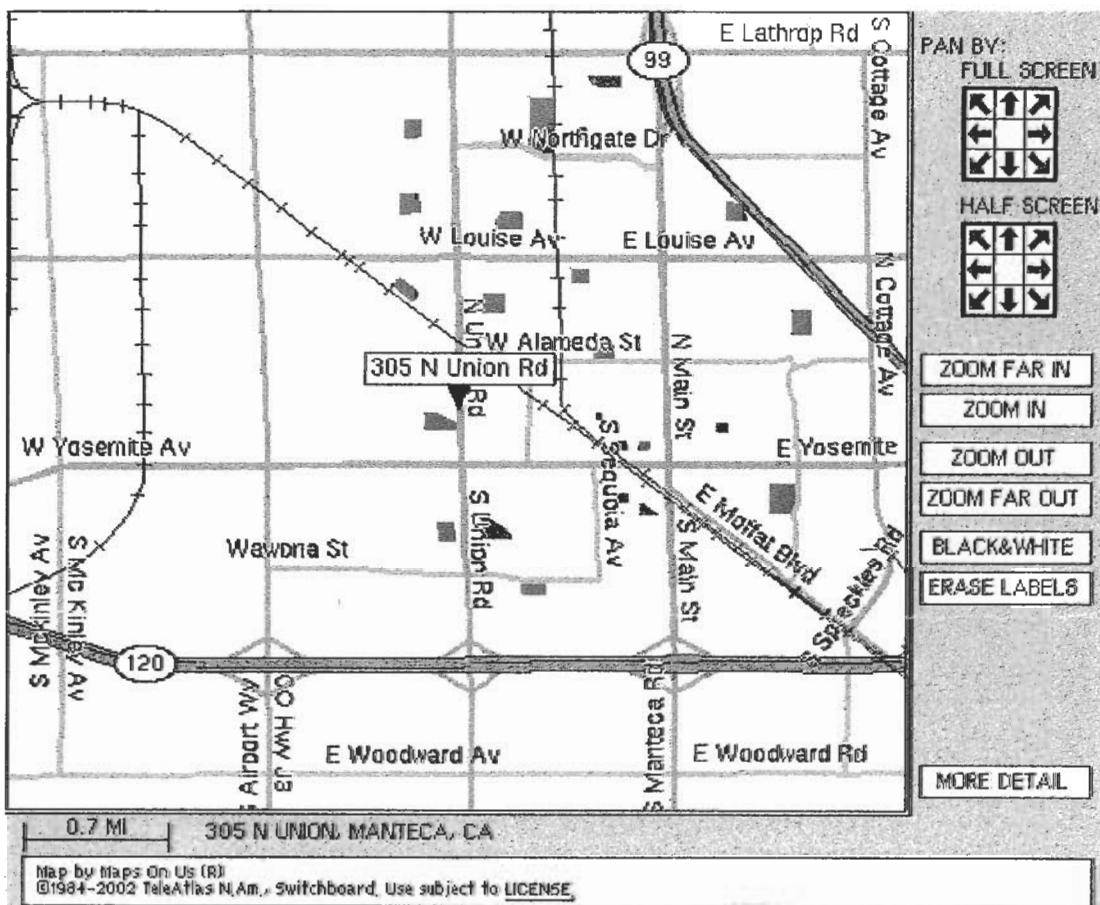

Driving Directions To Godfather Room

Traveling South on Highway 99

Take the MANTECA exit
Merge onto NORTH MAIN STREET
Turn right on WEST LOUISE AVENUE
Turn left on UNION ROAD

Traveling North on Highway 99

Merge on CA-120 W toward MANTECA/SAN FRANCISCO
Take the UNION ROAD exit
Turn right onto SOUTH UNION ROAD

Traveling South on I-5

Take the CA-120 exit towards MANTECA/SONORA
Merge onto CA-120 E
Take the CA-99 N/CA-120 E exit on the left
Merge onto CA-120 E
Take the SOUTH UNION ROAD exit
Turn left onto SOUTH UNION ROAD

Traveling North on I-5

Take the CA-120 exit towards MANTECA/SONORA
Merge onto CA-120 E
Take the CA-99 N/CA-120 E exit on the left
Merge onto CA-120 E
Take the SOUTH UNION ROAD exit
Turn left onto SOUTH UNION ROAD

Traveling East on CA-120

Take the SOUTH UNION ROAD exit
Turn left onto SOUTH UNION ROAD

Traveling West on CA-120

Keep straight to go onto YOSEMITE AVE
Turn right on UNION ROAD

Godfather Room is located at 305 North Union Road.